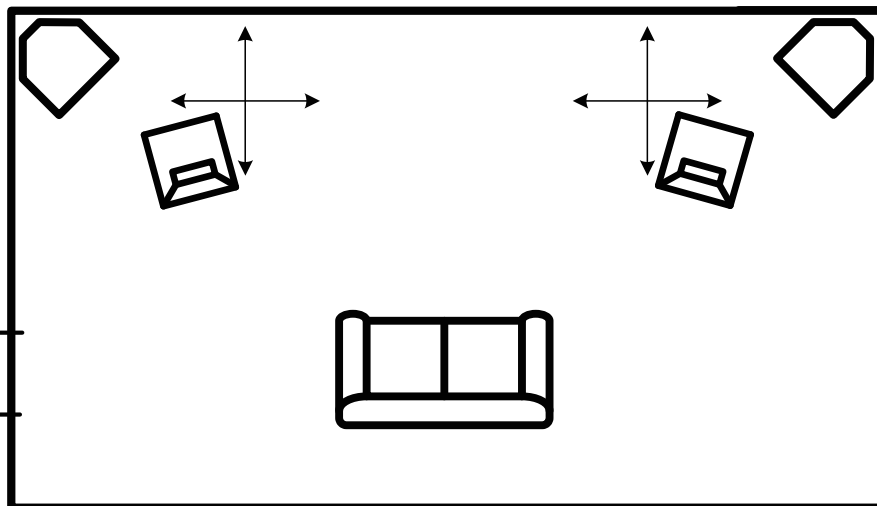

Owner's manual

W210

Placement

W210

The W 210 BassDirect speaker is specifically build to stand in a corner.

If you have a rectangular room, our experience is that you get the best sound if they are placed along the longest wall. This will give you a wider stereo image than if they are placed along the short wall.

Main Speakers

Place you main speakers the way you would place them normally. It is not nescasarry to place them close to the W210s.

If applying RoomPerfect you can even place the main speakers up against the back wall.